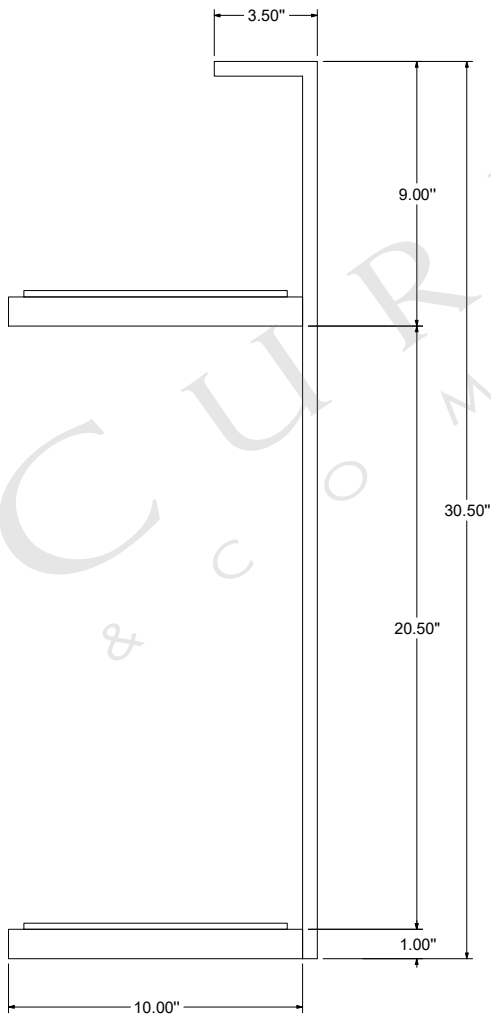

TOP VIEW

FRONT VIEW

SIDE VIEW

4000-0098

ALL WORK © 2020 CURREY & COMPANY